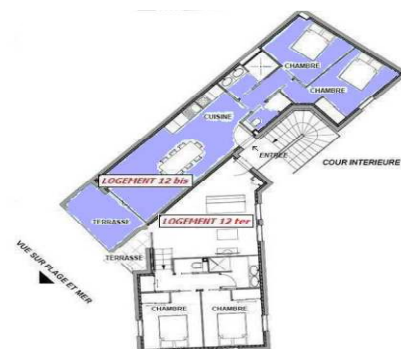

Apartment available on first floor

Living-room :

with a wide windows opening over the sea, a bed-settee (160x190), table and chairs.

A terrace of 9 m² with a table and chairs. Lateral sea view

Kitchen fully equipped :

1 Bathroom with a walk-in shower and **an independent toilet**.

Services included : all charges included, floor heating, television, internet access in WIFI, 1 space of car park /appt